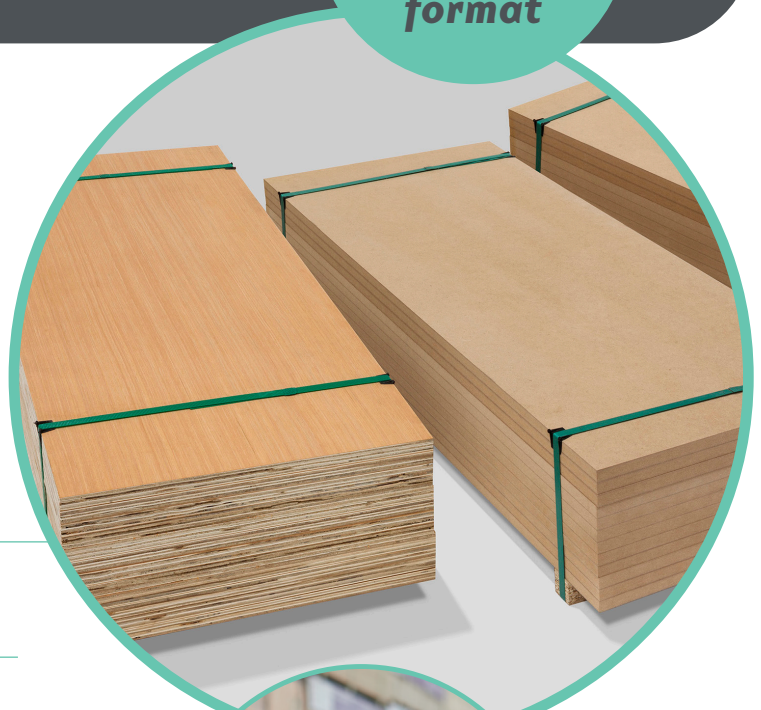

Mini Packs

Plywood | MDF | Hardboard

Falcon Timber are pleased to offer a great solution for customers wishing to stock pre-cut panels in small quantities. Our Mini-pack ranges cover plywood, MDF and hardboard, all available in convenient small pack formats. Available now for delivery from Falcon Timber Depots nationwide.

**Handy
1220 x 610mm
(4' x 2')
format**

Features and Benefits

- Available in handy 1220 x 610mm (4' x 2') format
- Small quantity Mini Packs, all banded with integrated bearers
- Featuring our market leading STREply® Plywood, Caber MDF and Lion Brand Hardboard
- All plywood and MDF carries full Chain of Custody FSC® certification
- Hardboard carries full Chain of Custody PEFC certification
- All available from stock and for supply with other ranges in mixed deliveries

Mini Pack range - 1220 x 610mm

	Thickness	Pack Quantity
STREply® Plywood	5.5mm	32
	9mm	24
	12mm	16
	18mm	12
Caber MDF	6mm	32
	12mm	16
	18mm	12
Lion Hardboard	3mm	64

**Available
now
ex stock**

FSC® Certificate Products available upon request