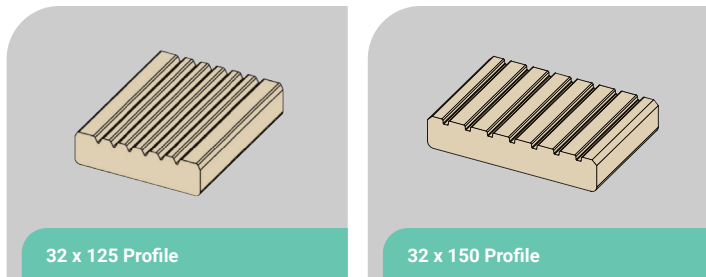

European Redwood Dual Decking Board

A range of high quality softwood decking from Falcon Timber. Precision machining achieves an accurate profile. The decking is high pressure treated creating a product that is resilient to the elements. Available now for prompt delivery from Falcon Timber depots nationwide.

**Available
now
ex stock**

Features and Benefits

- High Pressure Treated / Precision Finish
- Wax additive provides a water repellent coating
- Kiln Dried to +/- 18%
- Dual Decking - Grooved 1 Side / Smooth 1 Side
- European Redwood
- Responsibly sourced FSC® Certified

Specifications

Profile	Dimensions	Stock Sizes
32 x 125 Profile	28 x 120mm	3.6m - 4.2m - 4.8m
32 x 150 Profile	28 x 145mm	3.6m - 4.2m - 4.8m

FSC® Certificate Products available upon request

For more details and technical information about any of our products please get in touch with your nearest Falcon Timber Depot.