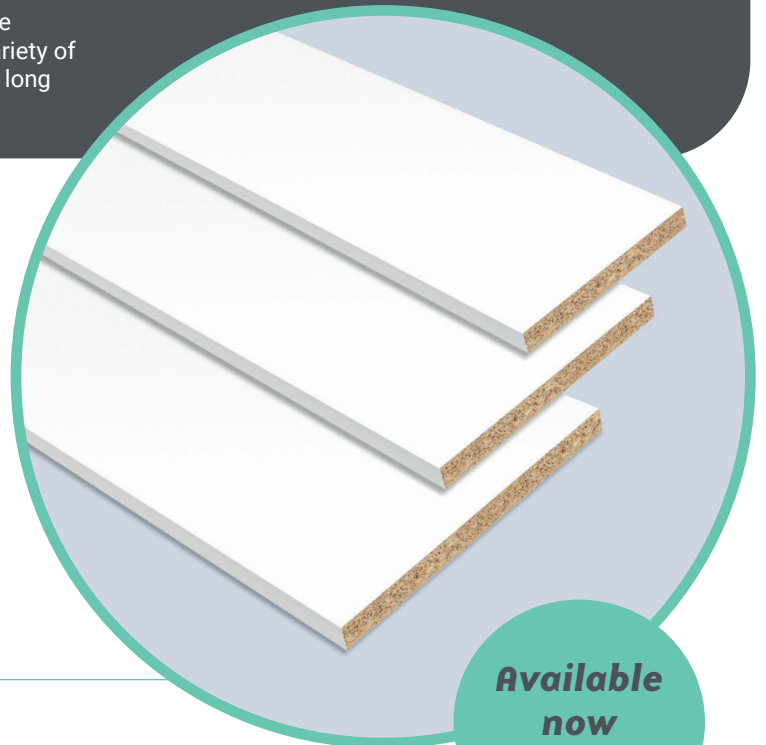

# White Melamine Faced Chipboard Panels

# STREplas®

STREplas® is a collection of white melamine faced furniture grade chipboard panels, available ex stock for quick delivery from all Falcon Timber Depots. STREplas® is a versatile and cost-effective alternative to solid wood or MDF shelving, and is available in a variety of widths. All STREplas® panels are precision cut and edged on two long edges, to fit whatever shape or space is required.

## Features and Benefits

- Perfect for shelving projects
- White melamine coated on both faces
- Easy to clean, with a scratch, stain and heat resistant finish
- Panels are edged on the two longest edges only, to allow a final cut to required length
- Matching iron-on edging is available to provide a neat and professional finish
- Suitable for interior applications only
- Can be cut to size and fixed using chipboard screws
- Chain of Custody FSC® certified

## Panel Specifications

Thickness	Size
15mm	2440 x 152mm (6")
15mm	2440 x 305mm (12")
15mm	2440 x 381mm (15")
15mm	2440 x 457mm (18")
15mm	2440 x 610mm (24")

**Matching Iron-on Edging available**

FSC® Certificate Products available upon request