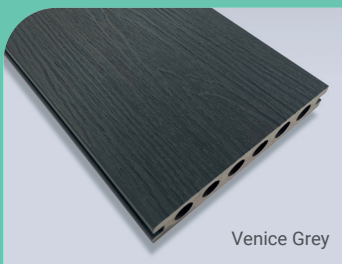

Colour Range

Note Colour reproduction is as close as possible to the actual surface finishes. It is recommended that you obtain samples prior to final specification.

For more information please call **01375 487 300** or email trudeck@falcon-timber.com

For more details and technical information about any of our products please get in touch with your nearest Falcon Timber Depot.

Falcon Timber

Reliable, high-quality products, competitive pricing and a nationwide delivery service.

T 03003 731 110

www.falcon-timber.com

Falcon Timber Ltd reserves the right to alter specifications without notice.

Birmingham
Gateshead
Haydock
High Wycombe
Leeds
Nottingham
Tilbury

E birmingham@falcon-timber.com
E gateshead@falcon-timber.com
E haydock@falcon-timber.com
E highwycombe@falcon-timber.com
E leeds@falcon-timber.com
E nottingham@falcon-timber.com
E tilbury@falcon-timber.com

CTH A Consolidated Timber Holdings Group Company