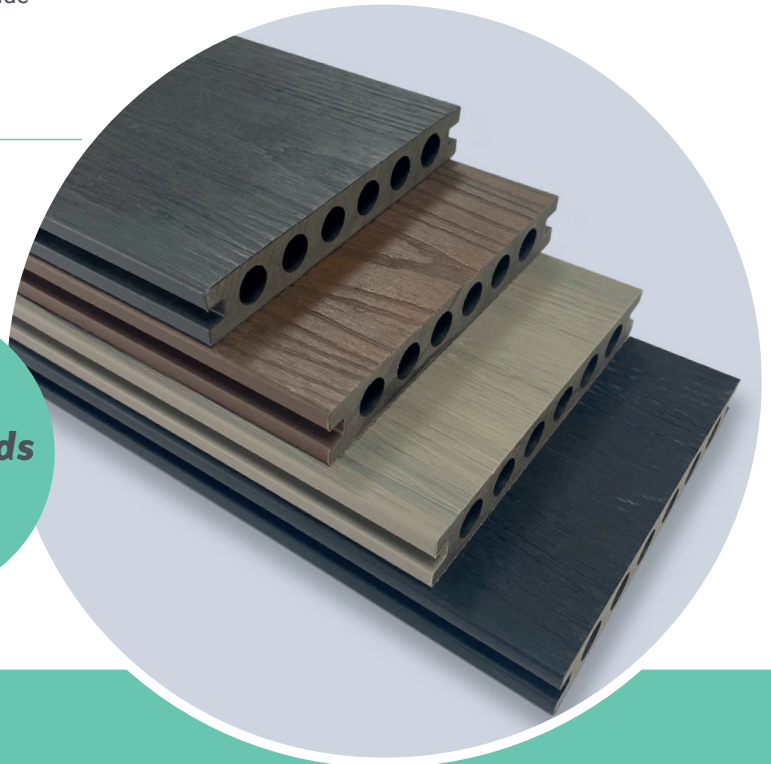

## Composite Decking Board

Combined recycled wood and plastic, TRUdeck® is a market leading composite decking product. TRUdeck® is manufactured to provide a high strength, high quality product.

TRUdeck® has high slip resistant properties and is available in 4 superb colours.

### Features and Benefits

- 4 superb colours
- 22 x 142 x 3600 mm
- No batch variance
- Stocked in the UK
- Quality, tested product
- Slip resistant properties
- Easy to install
- Free samples

**Matching  
Fascia Boards  
available**