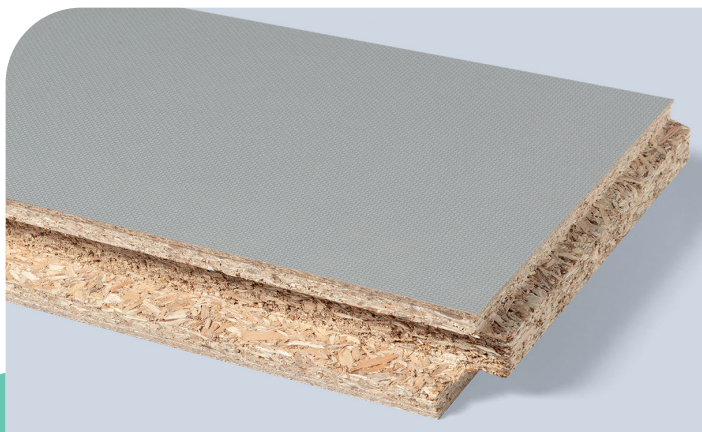

Unilin 38mm Mezzanine Flooring

We have rebranded our Treadsafe products to create clearer co-ordination with the manufacturers trade descriptions. We have also changed the default profile of these factory finished melamine faced panels to TG4 to achieve the highest level of performance for the board and surface whilst in use. Both products are stocked in the UK ready for nationwide delivery.

All our timber products are from well managed sustainable sources.

Treadsafe Grey is known as
Unilin Mezzanine U7 Antislip
FSC® Mix Credit

Fire performance under EN13501-1 Cfl-s1, D-s2-d0

Unilin Mezzanine U7 Antislip panels have a distinctive grey melamine surface with a pressed texture creating a highly slip resistant surface. The high-quality white melamine reverse enhances light reflection and helps to create a brighter space.

- R12 Slip Resistance to DIN 51130
- Wear-resistant AC4 under EN 13329 - table 2
- Factory applied finishes
- Available on P6 core for use in dry conditions
- TG4 profile for greater stiffness
- Packs of 50

Treadsafe Flek is known as
Unilin Mezzanine U7 Deluxe
FSC® Mix Credit

Fire performance under EN13501-1 Cfl-s1, D-s2-d0

Unilin Mezzanine U7 Deluxe panels have a highly decorative, wear-resistant surface with a textured finish offering a high slip resistance whilst remaining easy to keep dust free and clean. The high-quality white melamine reverse enhances light reflection and helps to create a brighter space.