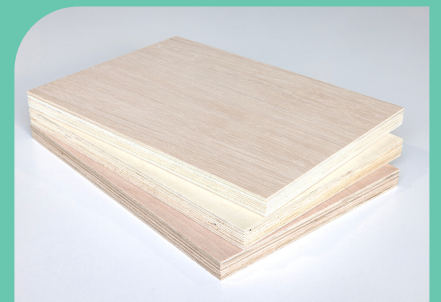

STREtek® Multiply Hardwood Plywood FSC®

Designed and developed for the UK market as an alternative solution for Birch Plywood shortages.

Features and Benefits

- FSC® Certified
- Hardwood throughout
- Multi lamination core construction
- Thick face veneers
- Tight thickness and dimensional tolerances
- Available with both Poplar and European Beech faces
- Black HEX, slip-resistant, phenolic film option also available

STREtek®

**Poplar
Core and
Eucalyptus
Core**

Current range - 2440 x 1220mm

STREtek® Multiply	Thickness mm
Poplar Throughout Hardwood Plywood	4
	6
	9
	12
Beech Face Eucalyptus Core Hardwood Plywood	15
	18
	24
	24
Black HEX 220g Film Faced Reverse Hardwood Plywood/Smooth Film	18