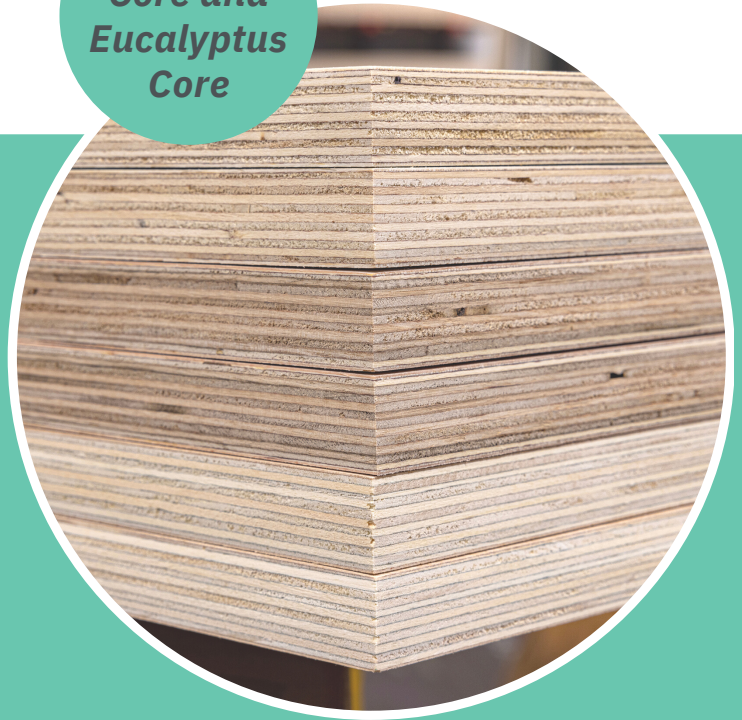

STREtek® Multiply Hardwood Plywood FSC®

Designed and developed for the UK market as an alternative solution for Birch Plywood shortages.

Features and Benefits

- FSC® Certified
- Hardwood throughout
- Multi lamination core construction
- Thick face veneers
- Tight thickness and dimensional tolerances
- Available with both Poplar and European Beech faces
- Black HEX, slip-resistant, phenolic film option also available

STREtek®

**Poplar
Core and
Eucalyptus
Core**

Current range - 2440 x 1220mm

STREtek® Multiply	Thickness mm
Poplar Throughout Hardwood Plywood	4
	6
	9
	12
Beech Face Eucalyptus Core Hardwood Plywood	15
	18
	24
	24
Black HEX 220g Film Faced Reverse Hardwood Plywood/Smooth Film	18